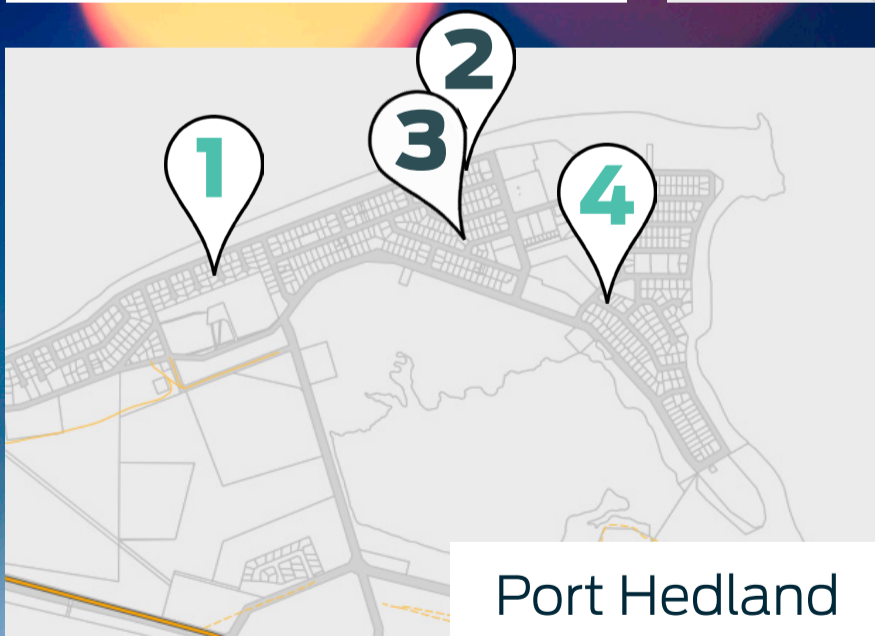

Port Hedland