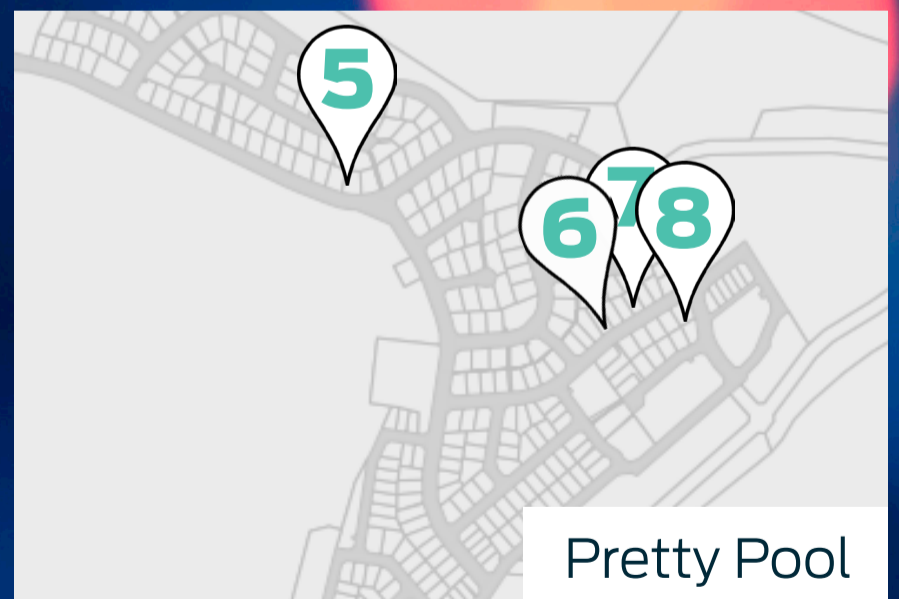

South Hedland

Pretty Pool

Gold Sponsor

Media Partner

Presented By