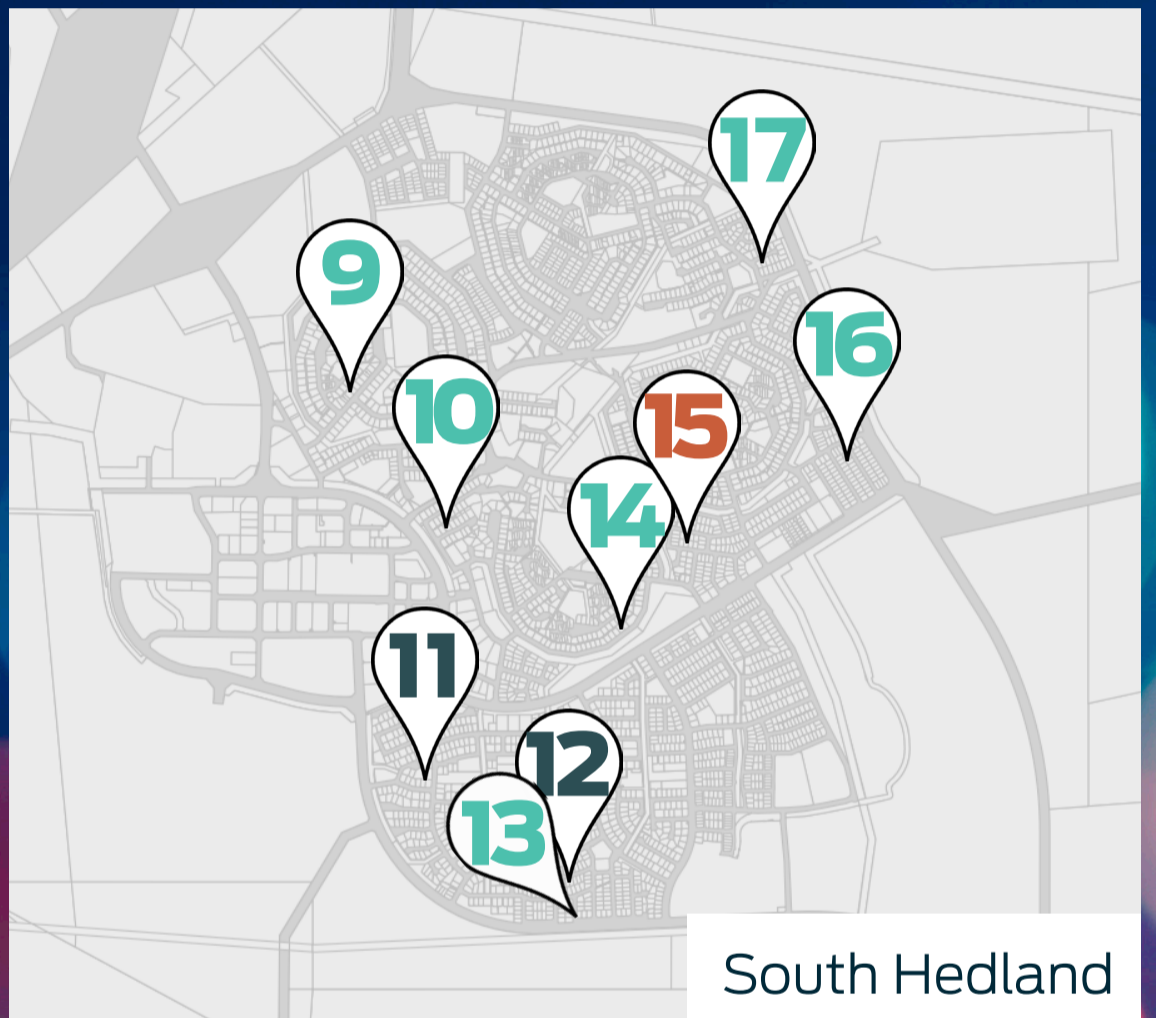

THE TOWN OF PORT HEDLAND

FESTIVE LIGHTS MAP

Voting for the People's Choice category runs from 9am Saturday 12 December until 5pm Monday 21 December. The winner will be announced on Tuesday 22 December. Vote online via www.porthedland.wa.gov.au

Number Colour Key: ● Best Display ● Best Sustainable Display ● Map Only

- PORT HEDLAND
- 1. 1 Oceanus Crt
- 2. 120 Sutherland St
- 3. 5 Leeds St
- 4. 21 McPherson St
- PRETTY POOL
- 5. 47 Styles Rd
- 6. 23 Panjya Pde
- 7. 25 Panjya Pde
- 8. 34 Panjya Pde
- 9. 16 Welsh St
- 10. 3 Frisby Crt
- SOUTH HEDLAND
- 11. 4 Wambiri St
- 12. 5 Australind Ave
- 13. 25 Minderoo Ave
- 14. 14 Bottlebrush Cres
- 15. 26 Nix Ave
- 16. 21 Portree Loop
- 17. 4 Cockatoo Crt