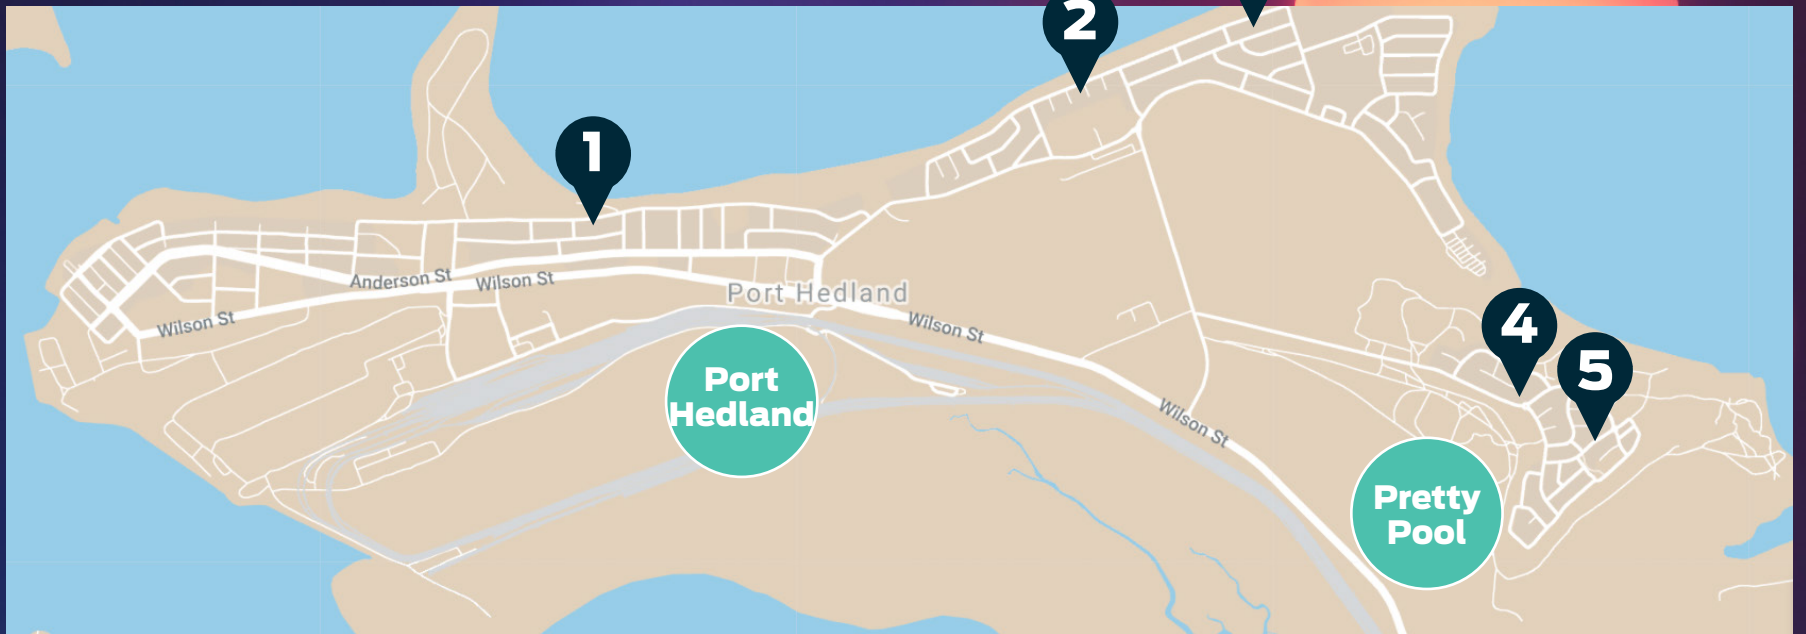

20 December

People's Choice voting closes 5pm

21 December

People's Choice winner announced

Port Hedland	
1	28 Sutherland Street
2	1 Oceanus Court
3	120 Sutherland Street
Pretty Pool	
4	47 Styles Road
5	23 Panjya Parade
South Hedland	
6	21 Portree Loop
7	26 Nix Avenue
8	14 Bottlebrush Crescent
9	3 Frisby Court
10	25 Minderoo Avenue

If you missed registering your display, don't worry! You can register for our online map until 17 December. Scan the QR code or visit the Town's website to access the latest online map.*

Scan the QR Code to register now!