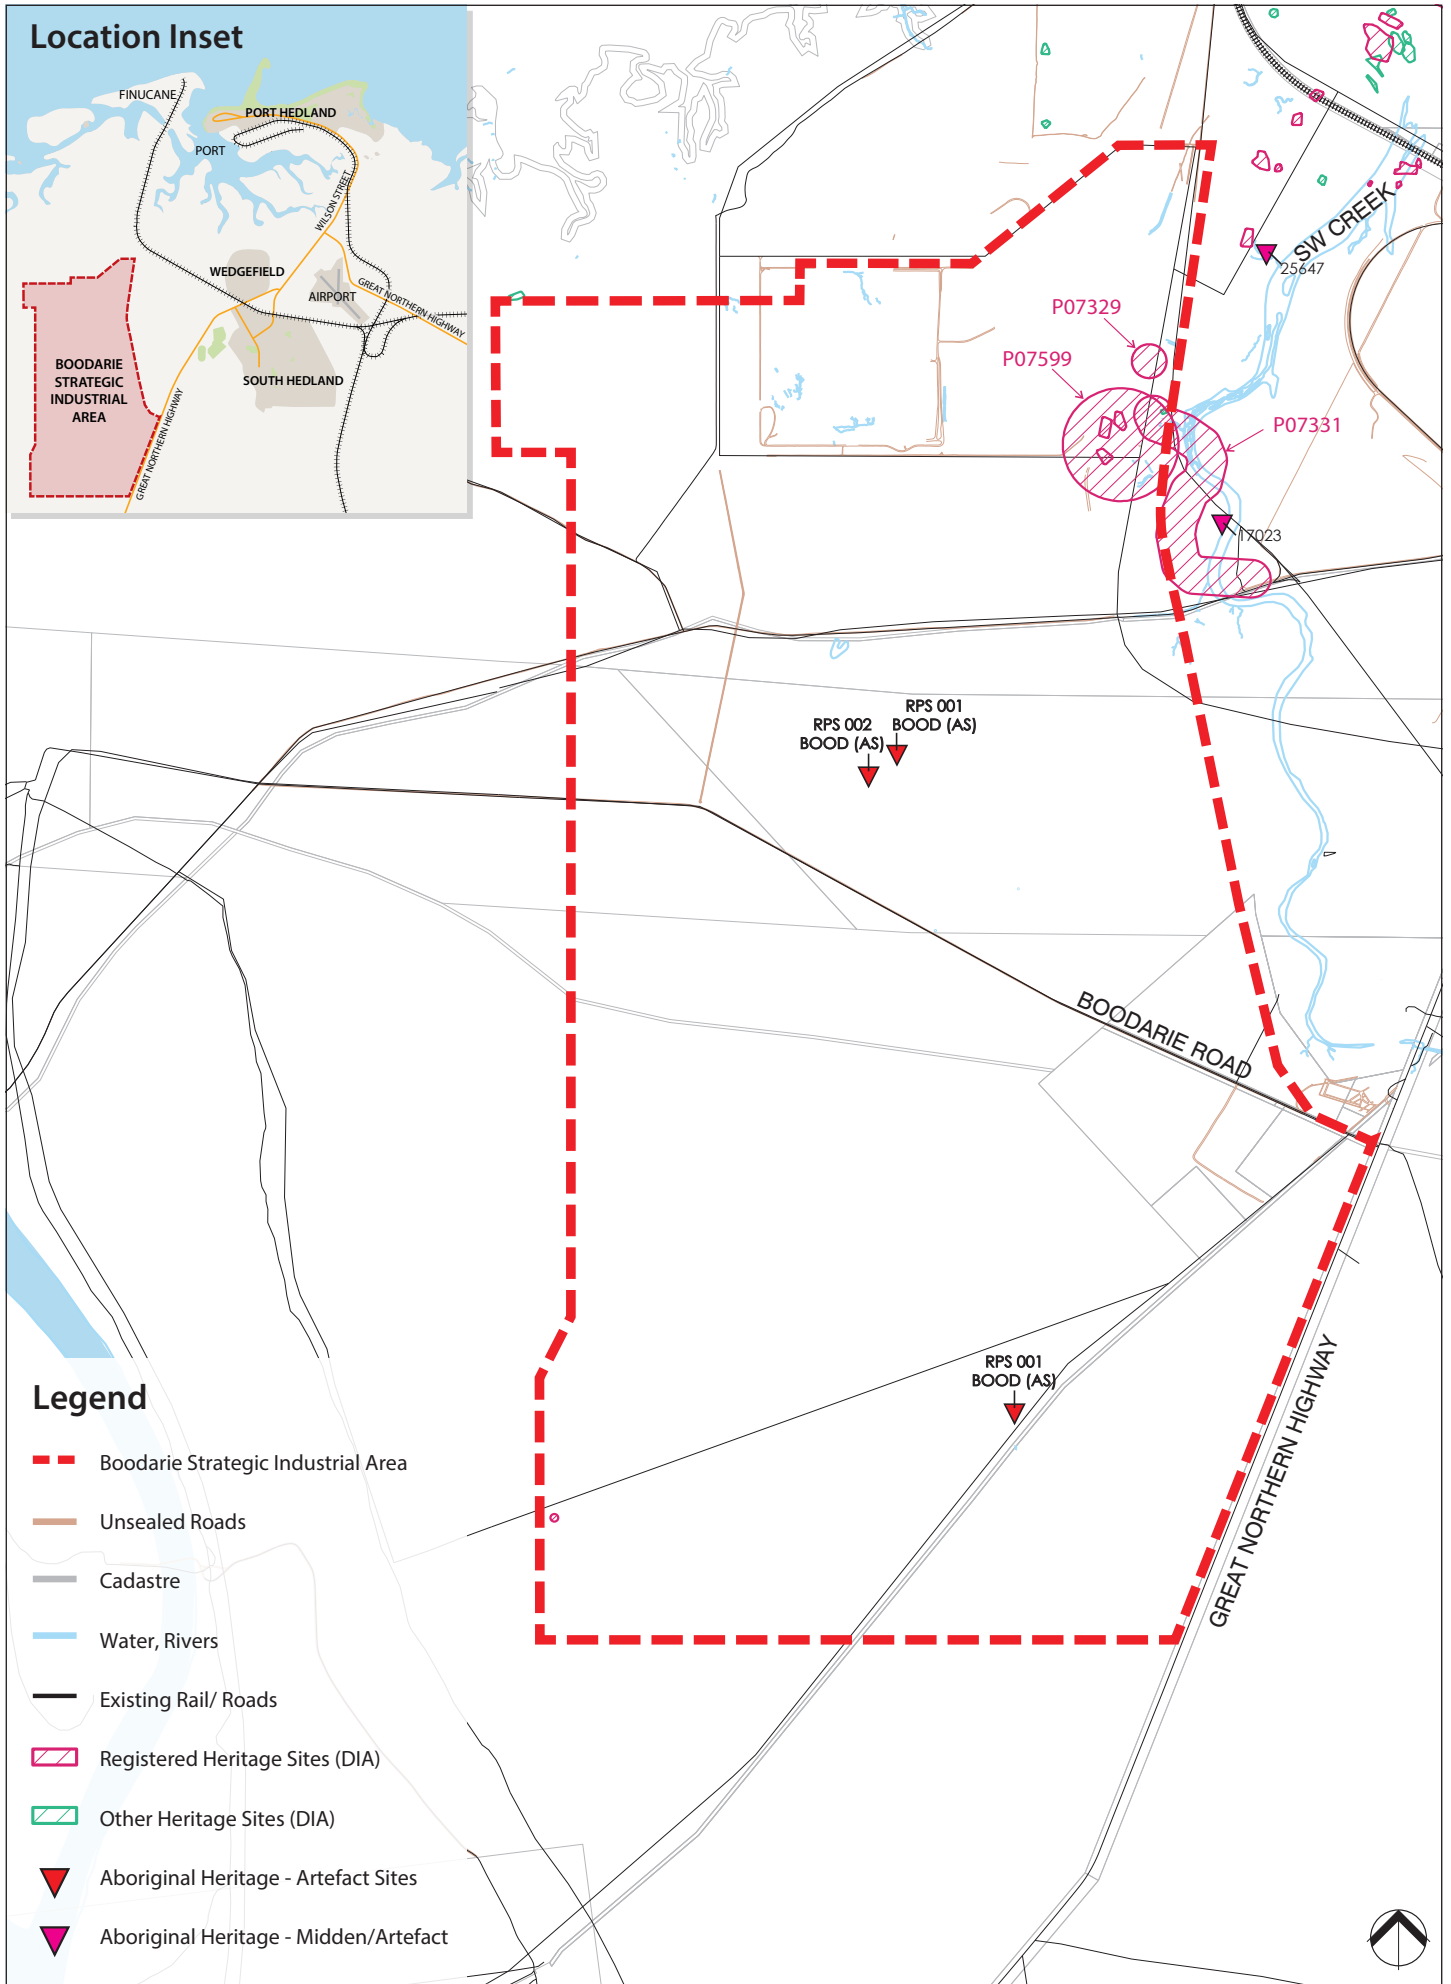

APPENDIX B ABORIGINAL HERITAGE

Appendix B - Aboriginal Heritage

BOODARIE STRATEGIC INDUSTRIAL AREA

DATE 25.02.2014

DWG NO 0013

Level 1, 55 St Georges Tce,
Perth, WA 6000 Australia

info@urbis.com.au
www.urbis.com.au

urban design
plan development