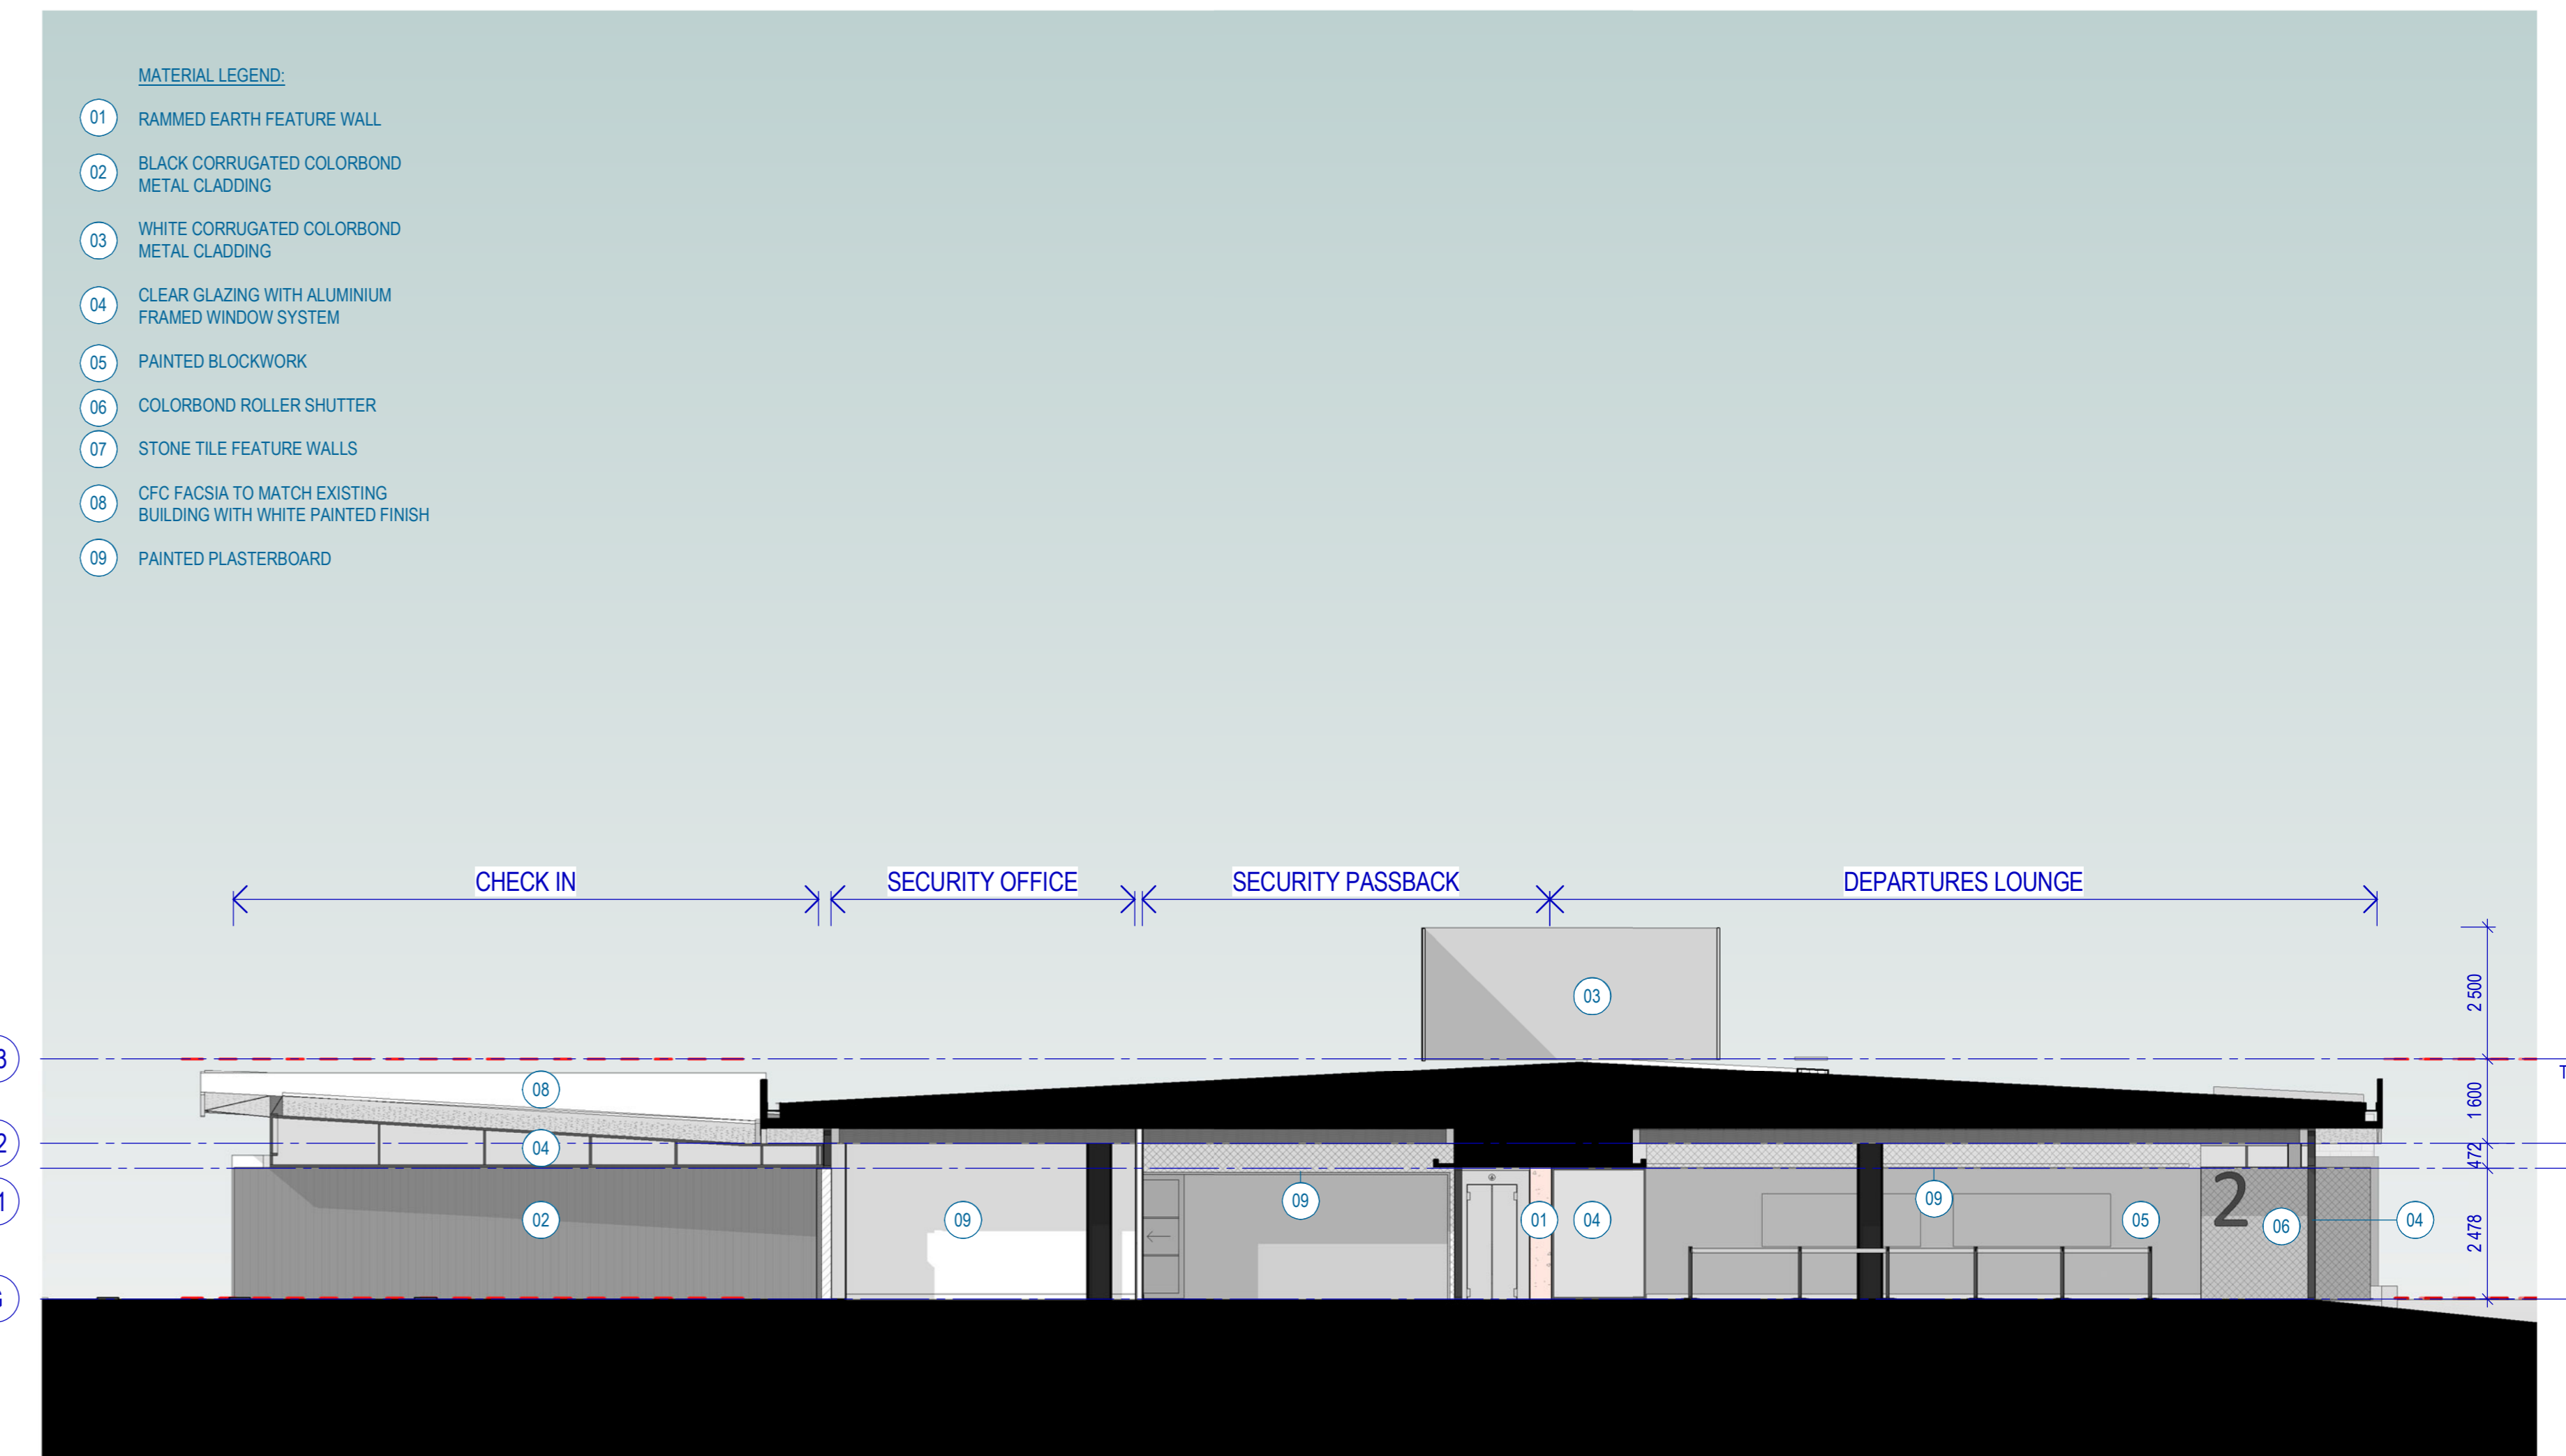

FLOOR FINISH LEGEND:

	PORCELAIN TILES (IN MULTIFORMAT)
	PORCELAIN TILES
	VINYL
	CARPET
	ENTRY MAT

1 NORTH ELEVATION - LANDSIDE
SCALE 1:150

2 SOUTH ELEVATION - AIRSIDE
SCALE 1:150

3 EAST ELEVATION
SCALE 1:100

4 WEST ELEVATION
SCALE 1:100

1 ARRIVAL HALL
SCALE 1:100

3 SECURITY + DEPARTURES LOUNGE
SCALE 1:100

2 LONGITUDINAL SECTION
SCALE 1:150