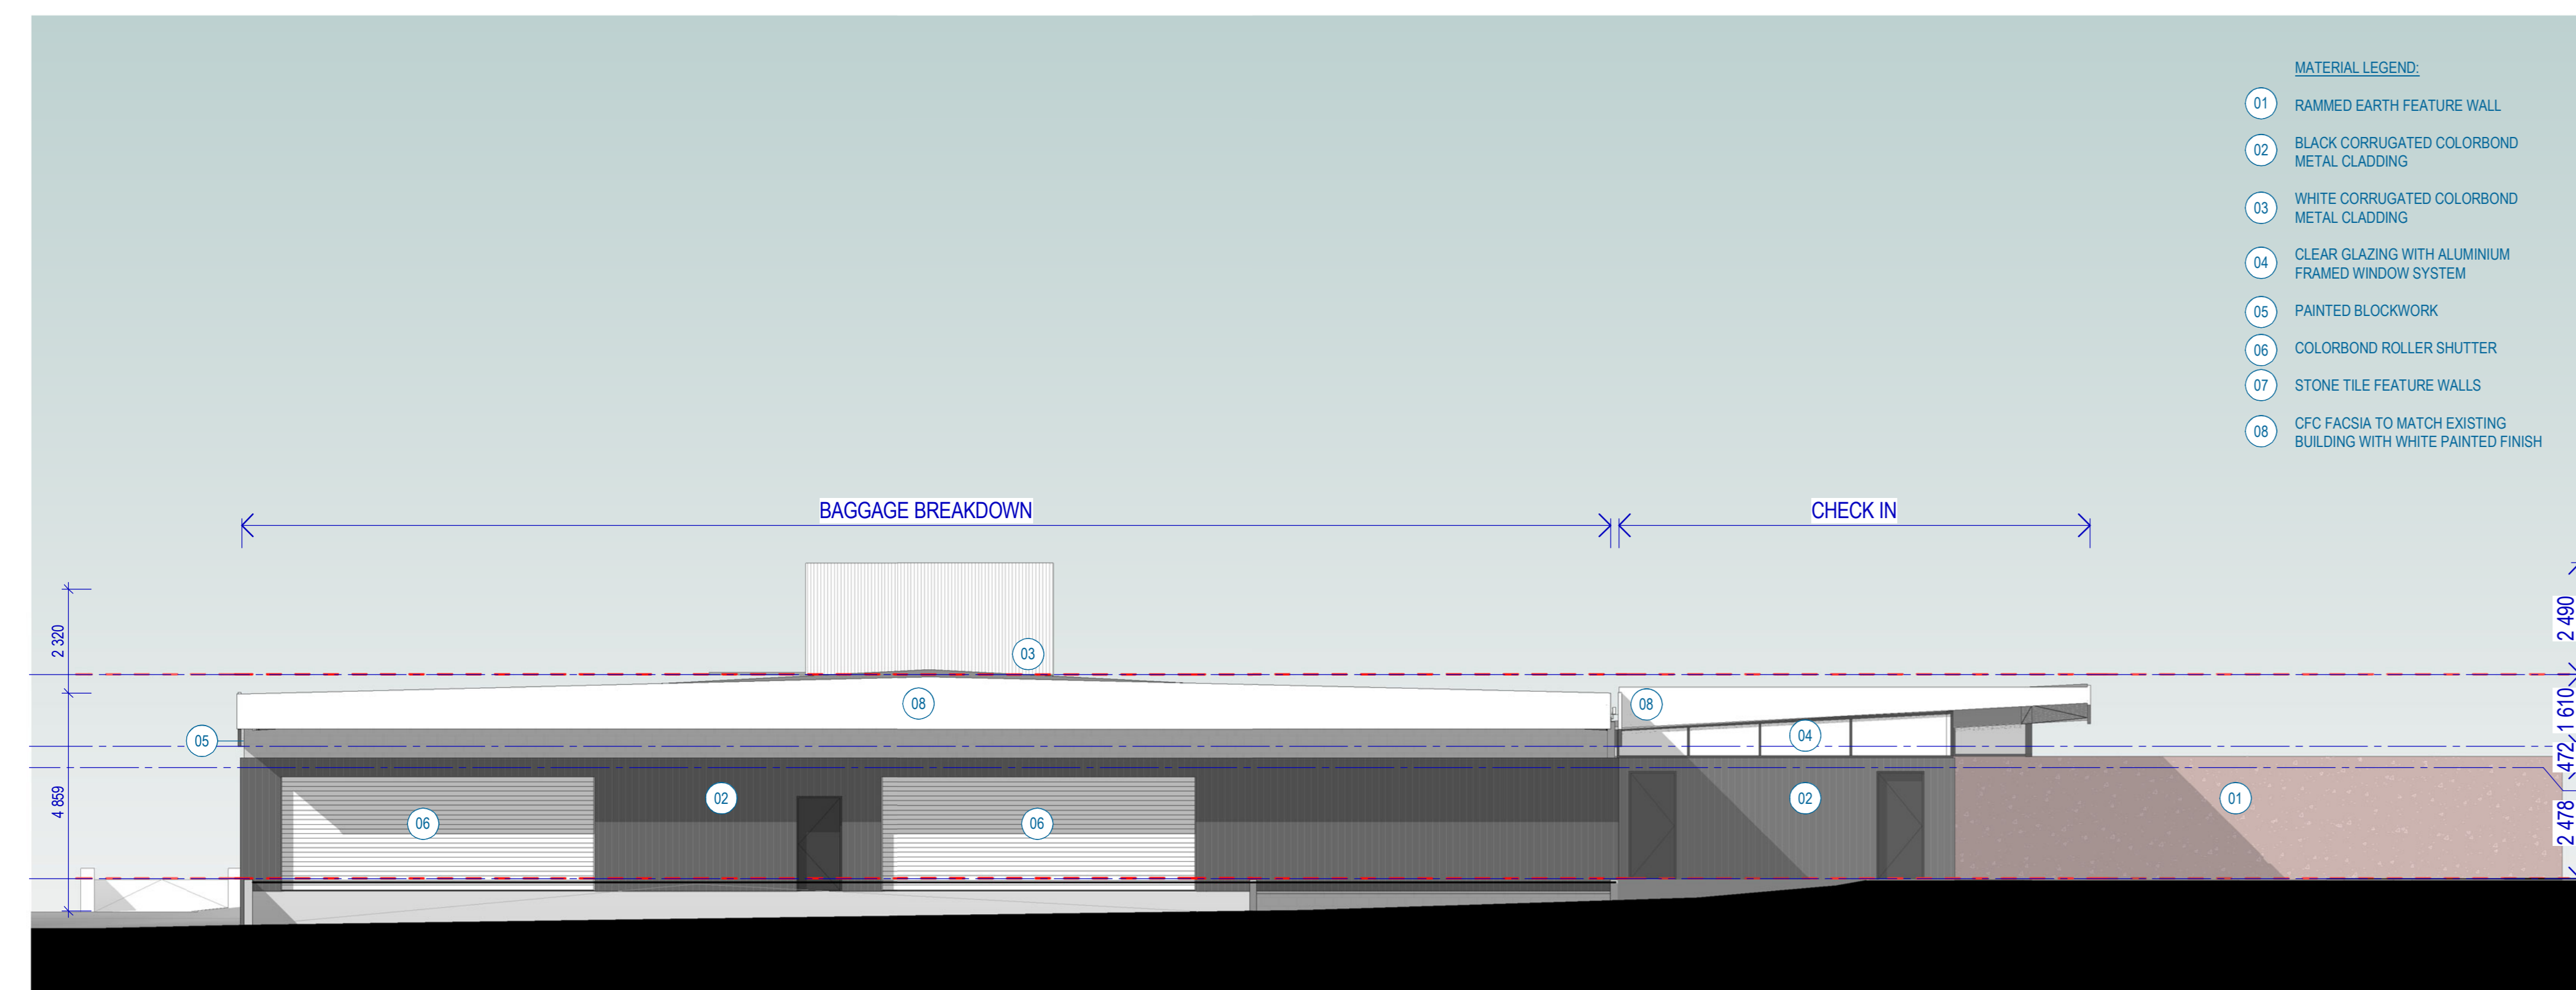

FLOOR FINISH LEGEND:

	PORCELAIN TILES (IN MULTIFORMAT)
	PORCELAIN TILES
	VINYL
	CARPET
	ENTRY MAT

1 NORTH ELEVATION - LANDSIDE
SCALE 1:150

2 SOUTH ELEVATION - AIRSIDE
SCALE 1:150

3 EAST ELEVATION
SCALE 1:100

4 WEST ELEVATION
SCALE 1:100

1 ARRIVAL HALL
SCALE 1:100

3 SECURITY + DEPARTURES LOUNGE
SCALE 1:100

2 LONGITUDINAL SECTION
SCALE 1:150