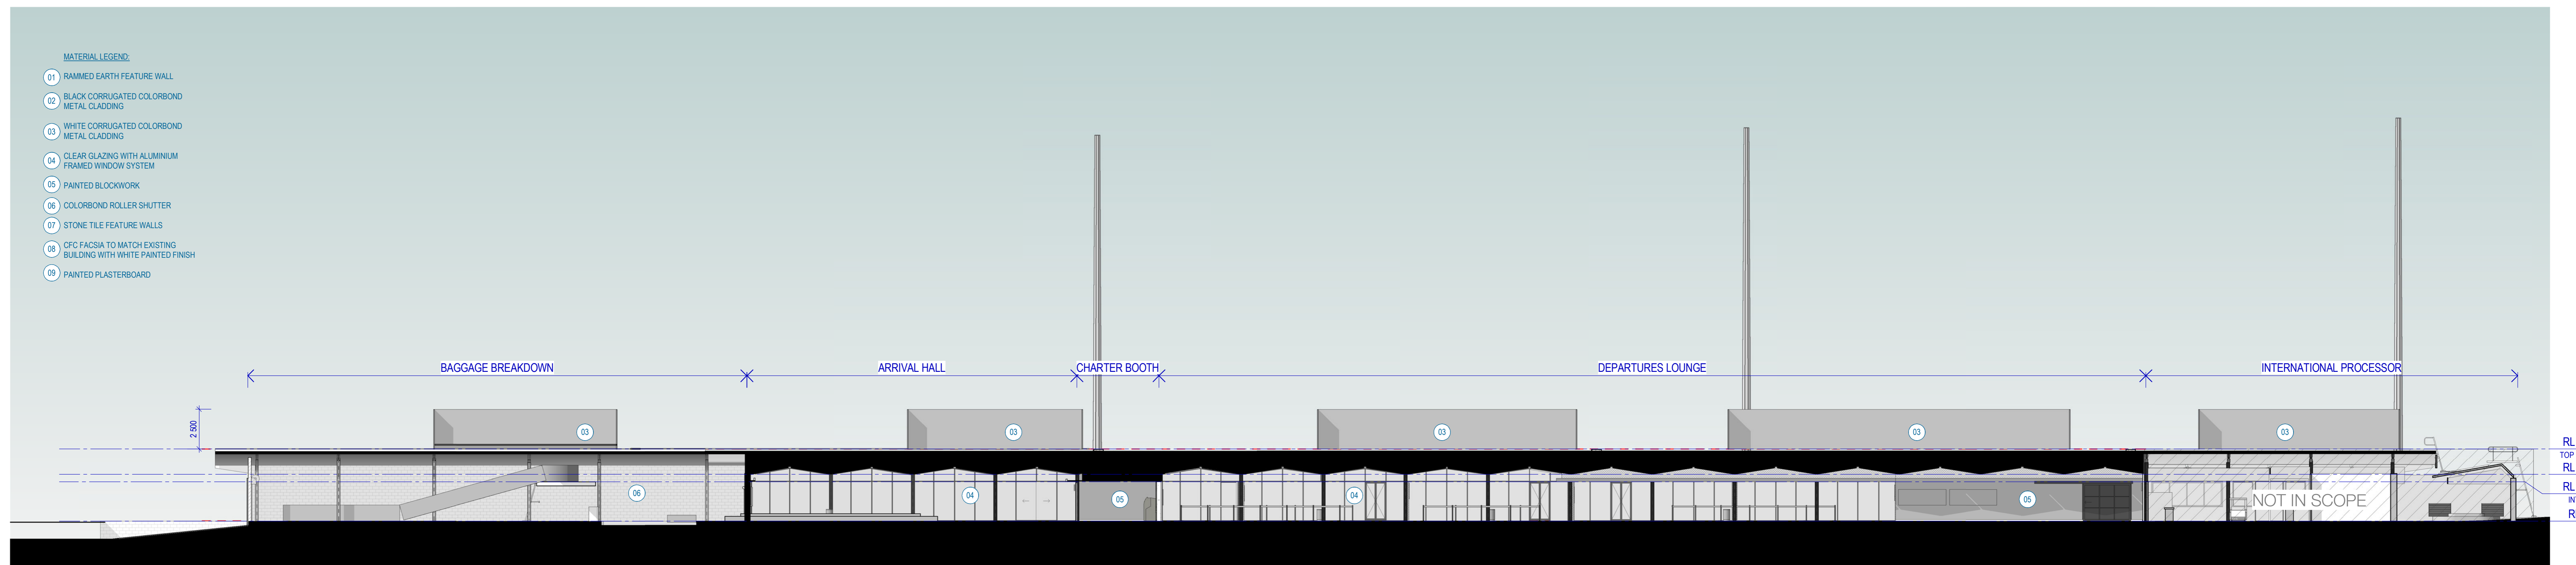

FLOOR FINISH LEGEND:

	PORCELAIN TILES (IN MULTIFORMAT)
	PORCELAIN TILES
	VINYL
	CARPET
	ENTRY MAT

1 NORTH ELEVATION - LANDSIDE
SCALE 1:150

2 SOUTH ELEVATION - AIRSIDE
SCALE 1:150

3 EAST ELEVATION
SCALE 1:100

4 WEST ELEVATION
SCALE 1:100

1 ARRIVAL HALL
SCALE 1:100

3 SECURITY + DEPARTURES LOUNGE
SCALE 1:100

2 LONGITUDINAL SECTION
SCALE 1:150