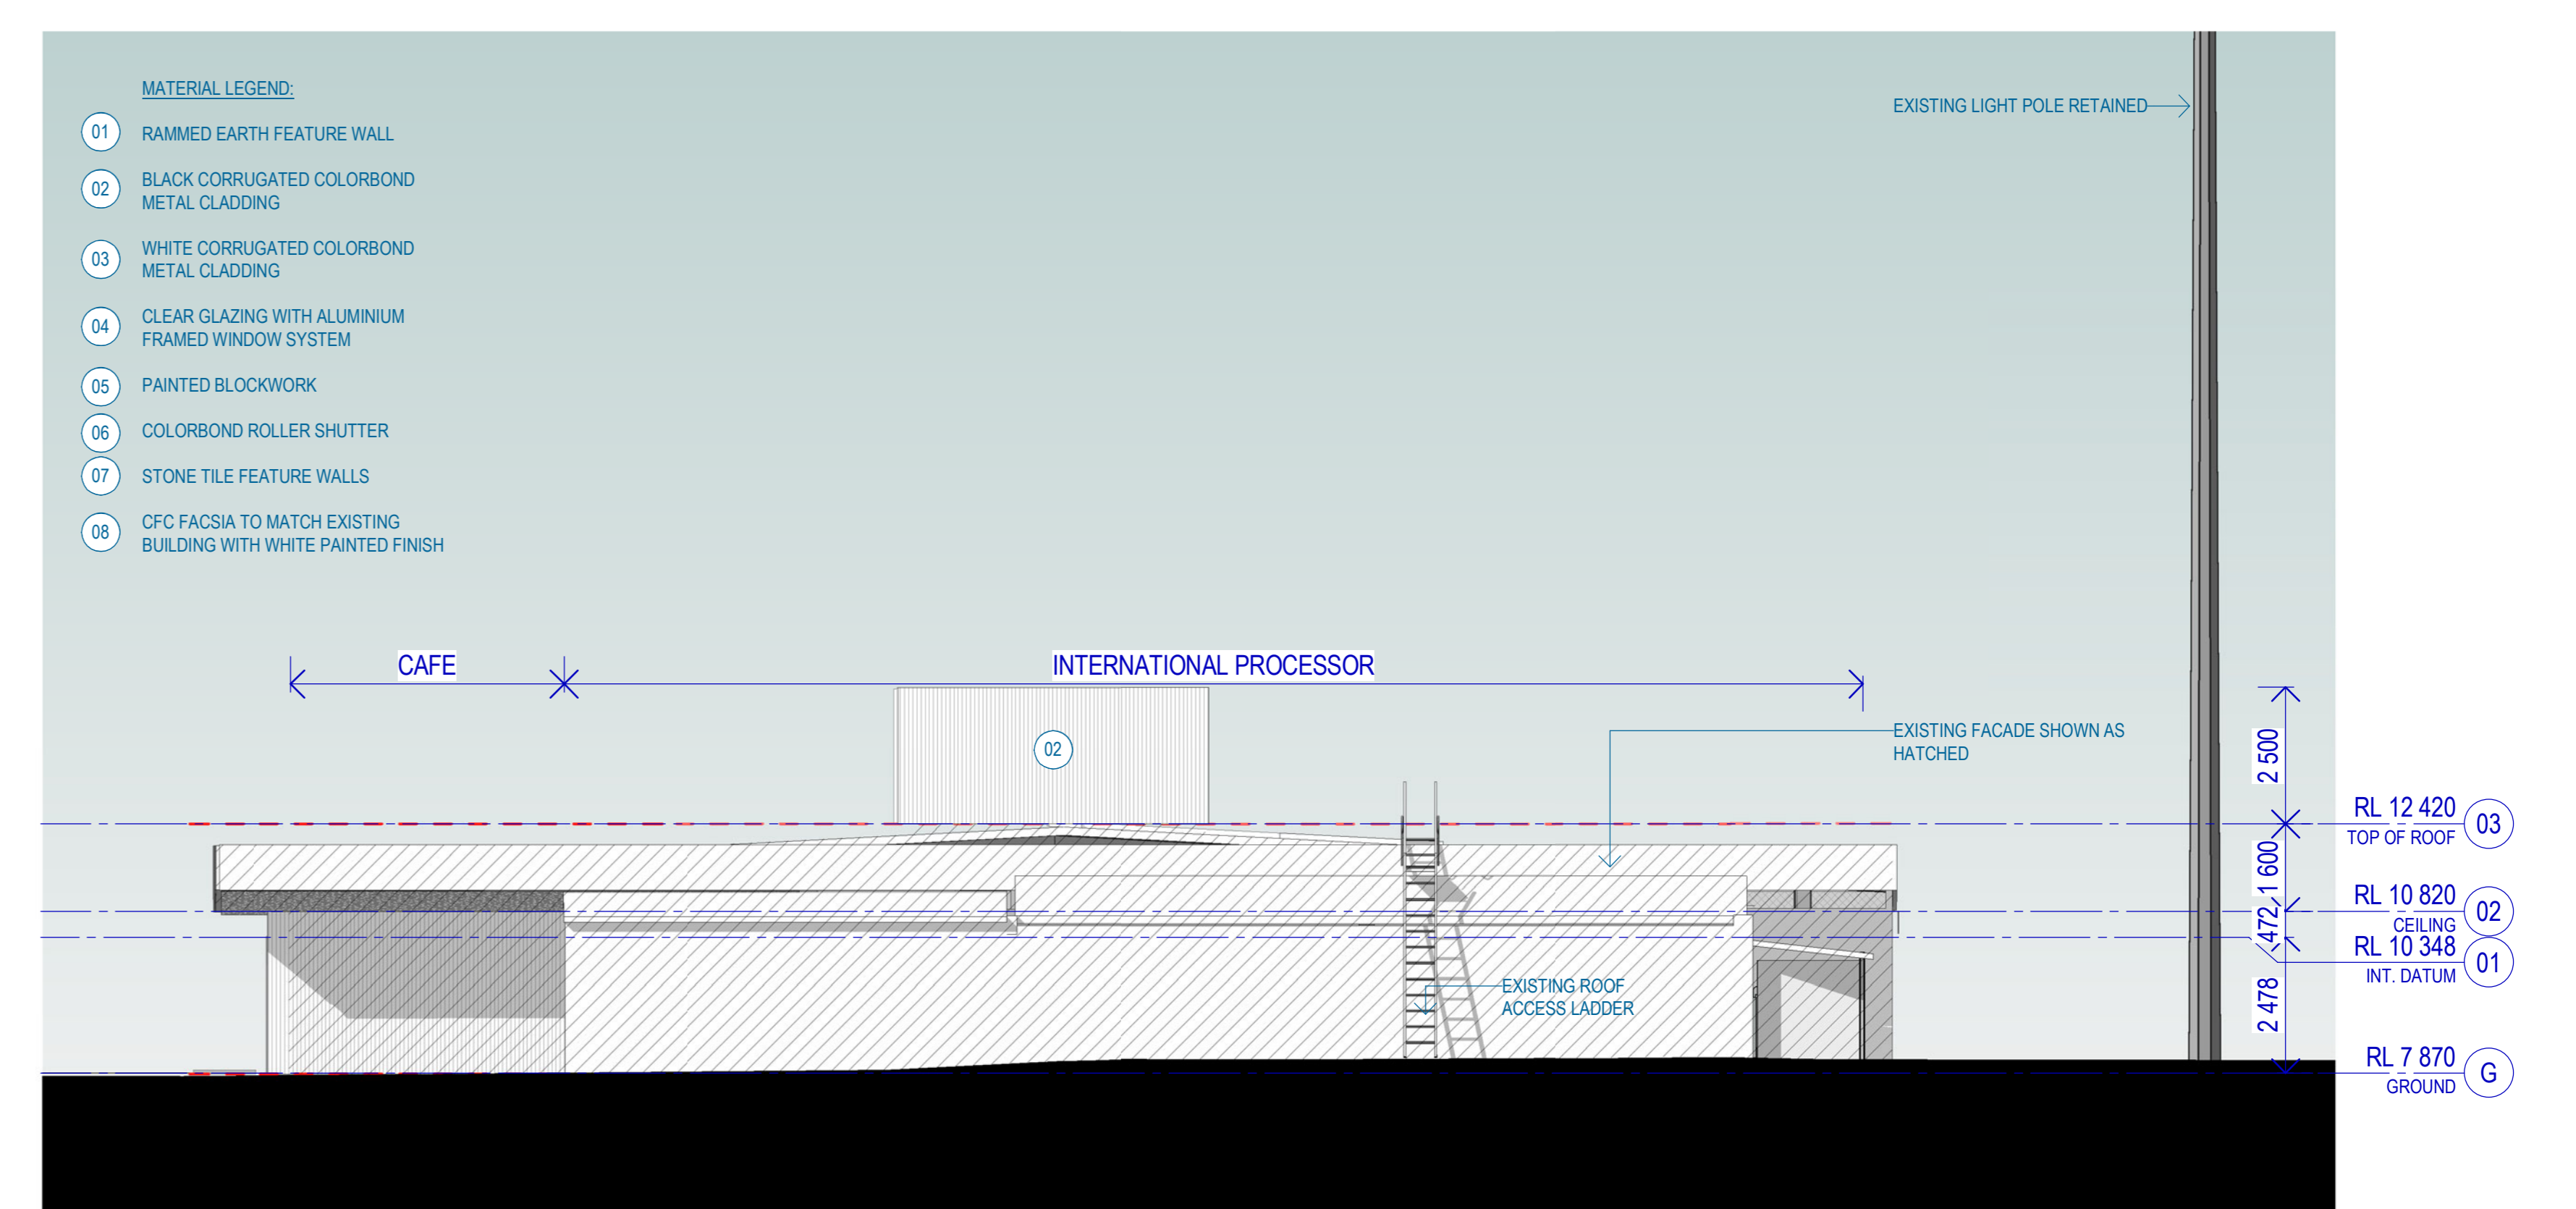

FLOOR FINISH LEGEND:

	PORCELAIN TILES (IN MULTIFORMAT)
	PORCELAIN TILES
	VINYL
	CARPET
	ENTRY MAT

1 NORTH ELEVATION - LANDSIDE
SCALE 1:150

2 SOUTH ELEVATION - AIRSIDE
SCALE 1:150

3 EAST ELEVATION
SCALE 1:100

4 WEST ELEVATION
SCALE 1:100

1 ARRIVAL HALL
SCALE 1:100

3 SECURITY + DEPARTURES LOUNGE
SCALE 1:100

2 LONGITUDINAL SECTION
SCALE 1:150