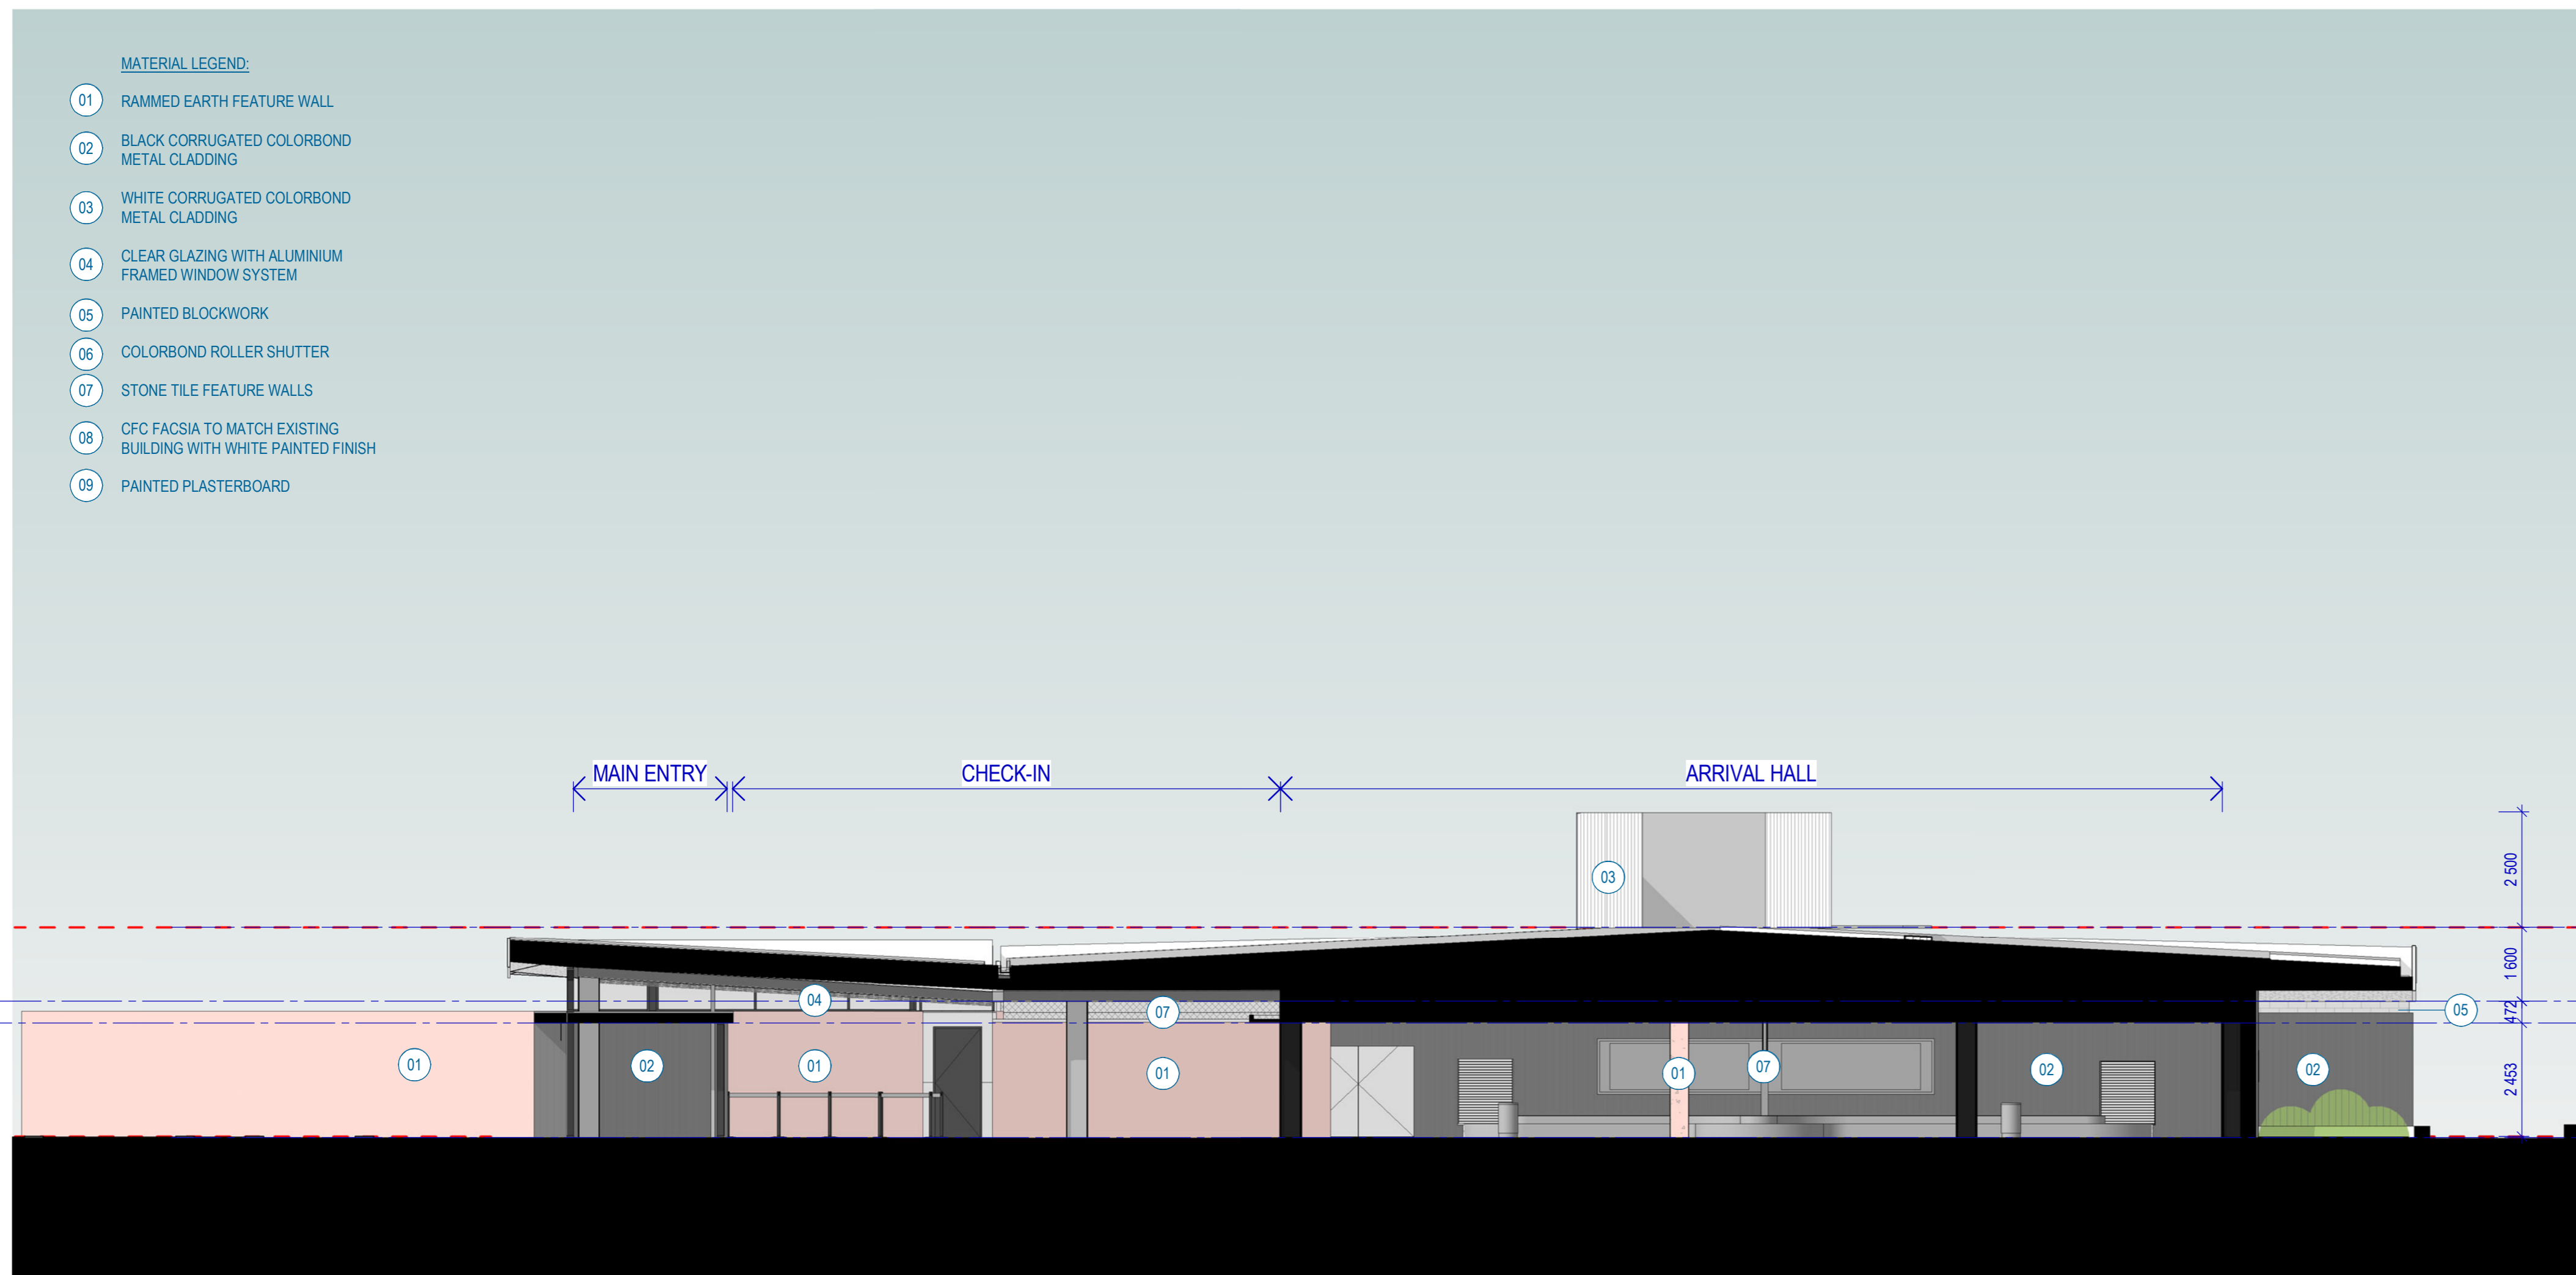

FLOOR FINISH LEGEND:

	PORCELAIN TILES (IN MULTIFORMAT)
	PORCELAIN TILES
	VINYL
	CARPET
	ENTRY MAT

1 NORTH ELEVATION - LANDSIDE
SCALE 1:150

2 SOUTH ELEVATION - AIRSIDE
SCALE 1:150

3 EAST ELEVATION
SCALE 1:100

4 WEST ELEVATION
SCALE 1:100

1 ARRIVAL HALL
SCALE 1:100

3 SECURITY + DEPARTURES LOUNGE
SCALE 1:100

2 LONGITUDINAL SECTION
SCALE 1:150