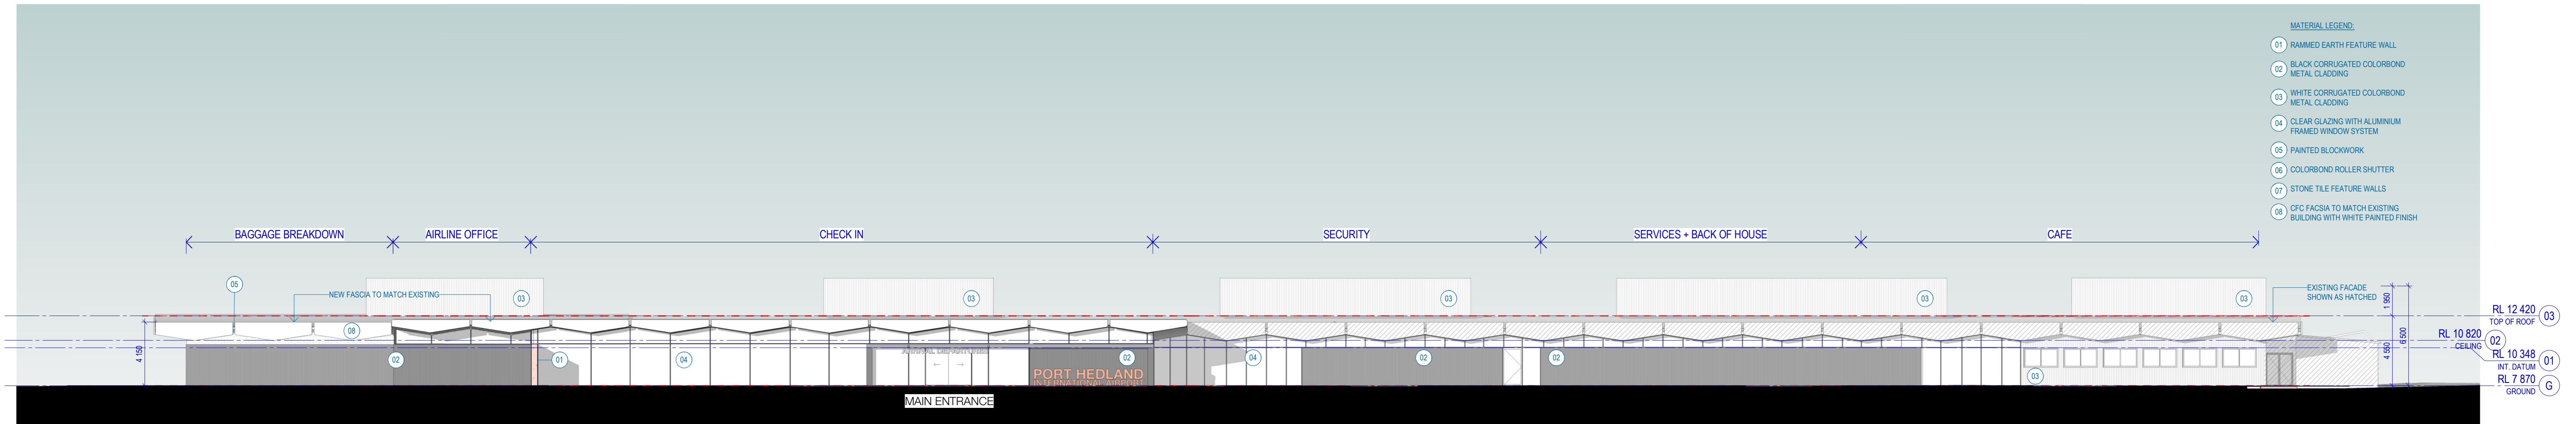

FLOOR FINISH LEGEND:

	PORCELAIN TILES (IN MULTIFORMAT)
	PORCELAIN TILES
	VINYL
	CARPET
	ENTRY MAT

1 NORTH ELEVATION - LANDSIDE
SCALE 1:150

2 SOUTH ELEVATION - AIRSIDE
SCALE 1:150

3 EAST ELEVATION
SCALE 1:100

4 WEST ELEVATION
SCALE 1:100

1 ARRIVAL HALL
SCALE 1:100

3 SECURITY + DEPARTURES LOUNGE
SCALE 1:100

2 LONGITUDINAL SECTION
SCALE 1:150