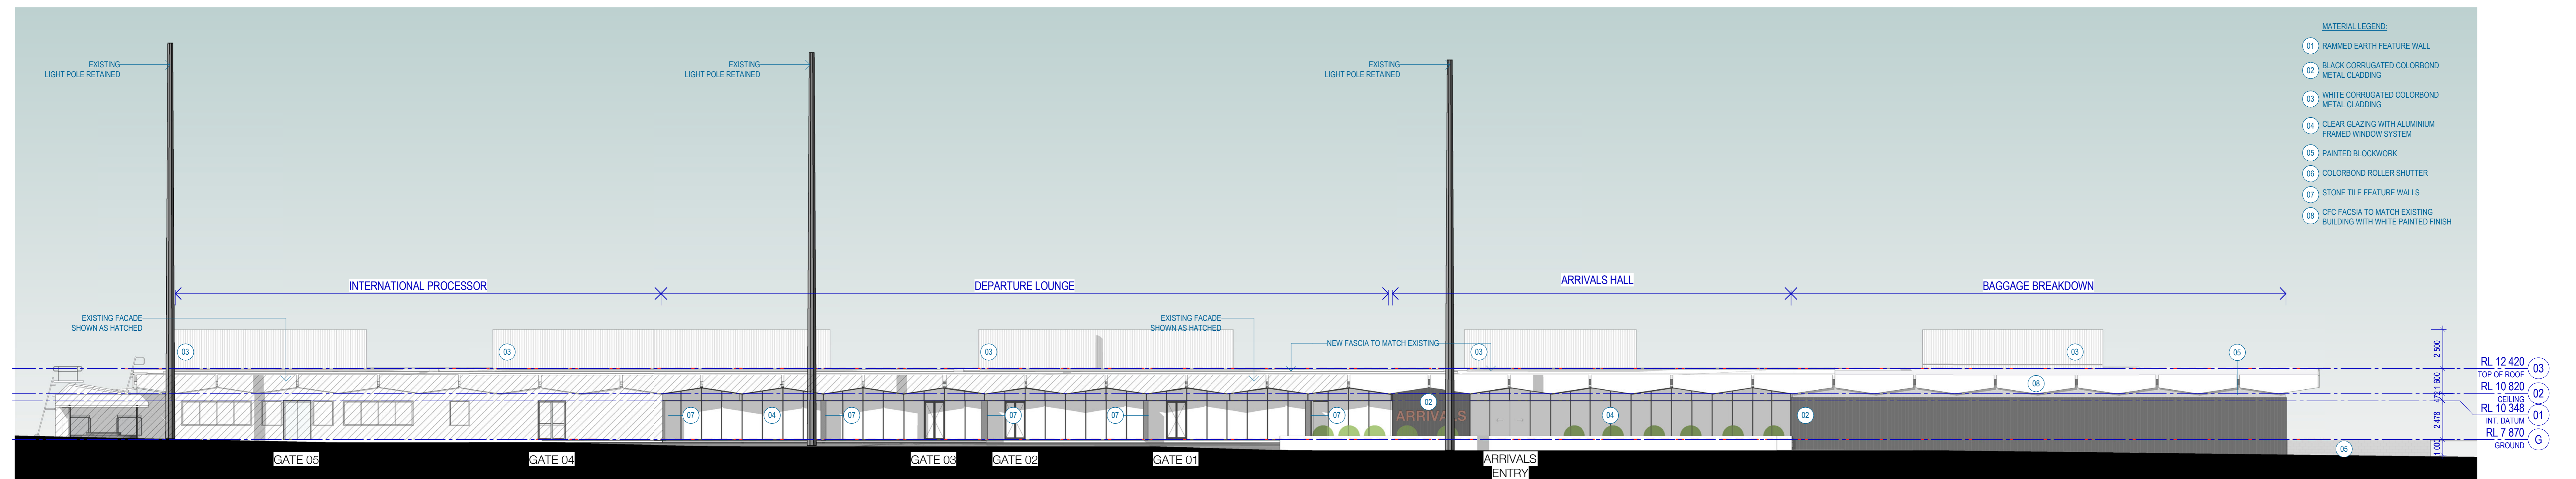

FLOOR FINISH LEGEND:

	PORCELAIN TILES (IN MULTIFORMAT)
	PORCELAIN TILES
	VINYL
	CARPET
	ENTRY MAT

1 NORTH ELEVATION - LANDSIDE
SCALE 1:150

2 SOUTH ELEVATION - AIRSIDE
SCALE 1:150

3 EAST ELEVATION
SCALE 1:100

4 WEST ELEVATION
SCALE 1:100

1 ARRIVAL HALL
SCALE 1:100

3 SECURITY + DEPARTURES LOUNGE
SCALE 1:100

2 LONGITUDINAL SECTION
SCALE 1:150